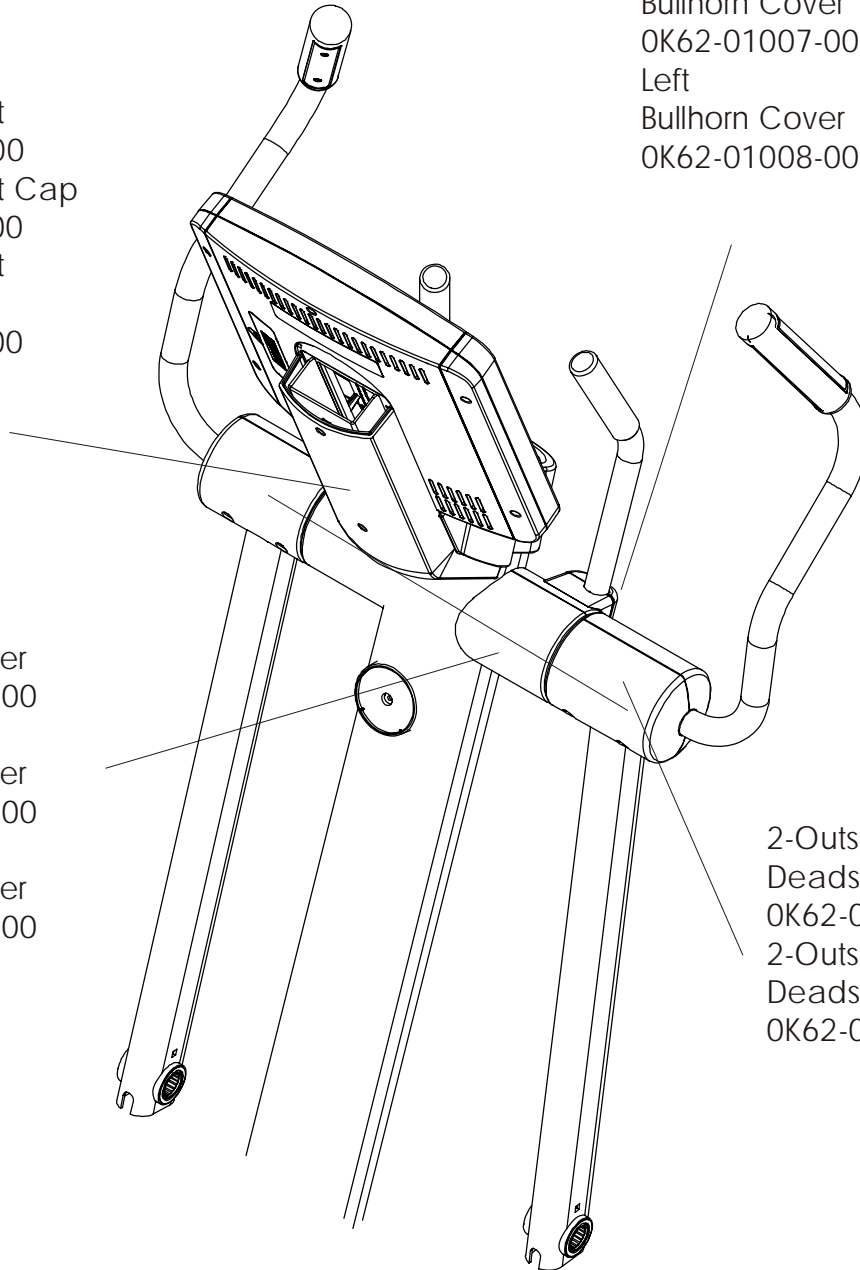

ARCTIC SILVER 95XEZ
Console Support & Deadshaft Covers

95XEZ-0XXX-01
S/N WZX100000 and up

Console Support
AK62-00123-0000
Console Support Cap
OK62-01030-0000
Console Support
Shroud
OK62-01023-0000

Right
Bullhorn Cover
OK62-01007-0001
Left
Bullhorn Cover
OK62-01008-0001

Right Inside
Deadshaft Cover
OK62-01010-0000
Left Inside
Deadshaft Cover
OK62-01011-0000
2-Front Inside
Deadshaft Cover
OK62-01009-0000

2-Outside Front
Deadshaft Cover
OK62-01013-0000
2-Outside Rear
Deadshaft Cover
OK62-01012-0000